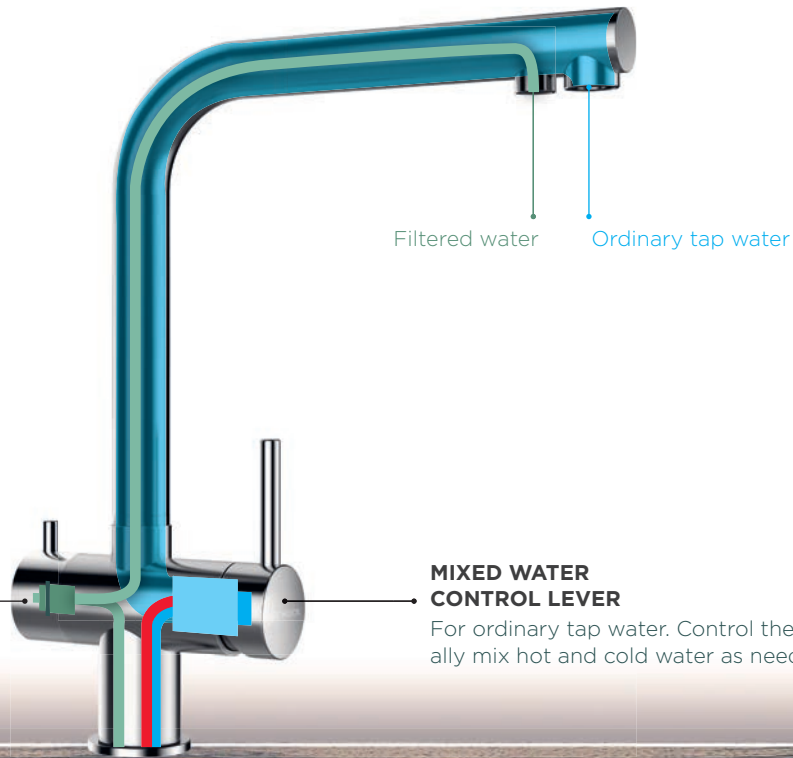

## THREE WAYS - ONE TAP

Are you looking for a multifunctional tap that brings hot, cold and filtered water straight to your sink? Then we recommend the new Vitus filtered water tap. With its 3-way system it supplies the different types of water out of a single tap.

**FILTERED WATER CONTROL LEVER**

For freshly filtered, cold water to drink or cook with

**MIXED WATER CONTROL LEVER**

For ordinary tap water. Control the water flow and individually mix hot and cold water as needed

**HOT/COLD WATER CONNECTION HOSES**

Technical details on connecting the tap here:

Recommended: SF-100 coarse particle filter

-  Original filtered water hose
-  Original cold water hose
-  Original hot water hose