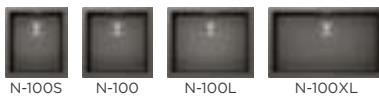

KAIA

JEDEN DŘEZ

VŠECHNY ZPŮSOBY ULOŽENÍ

Baterie **Talia** v provedení White Gold ke dřezu **Kaia N-100L** v provedení Magnolia

N-100S N-100 N-100L N-100XL